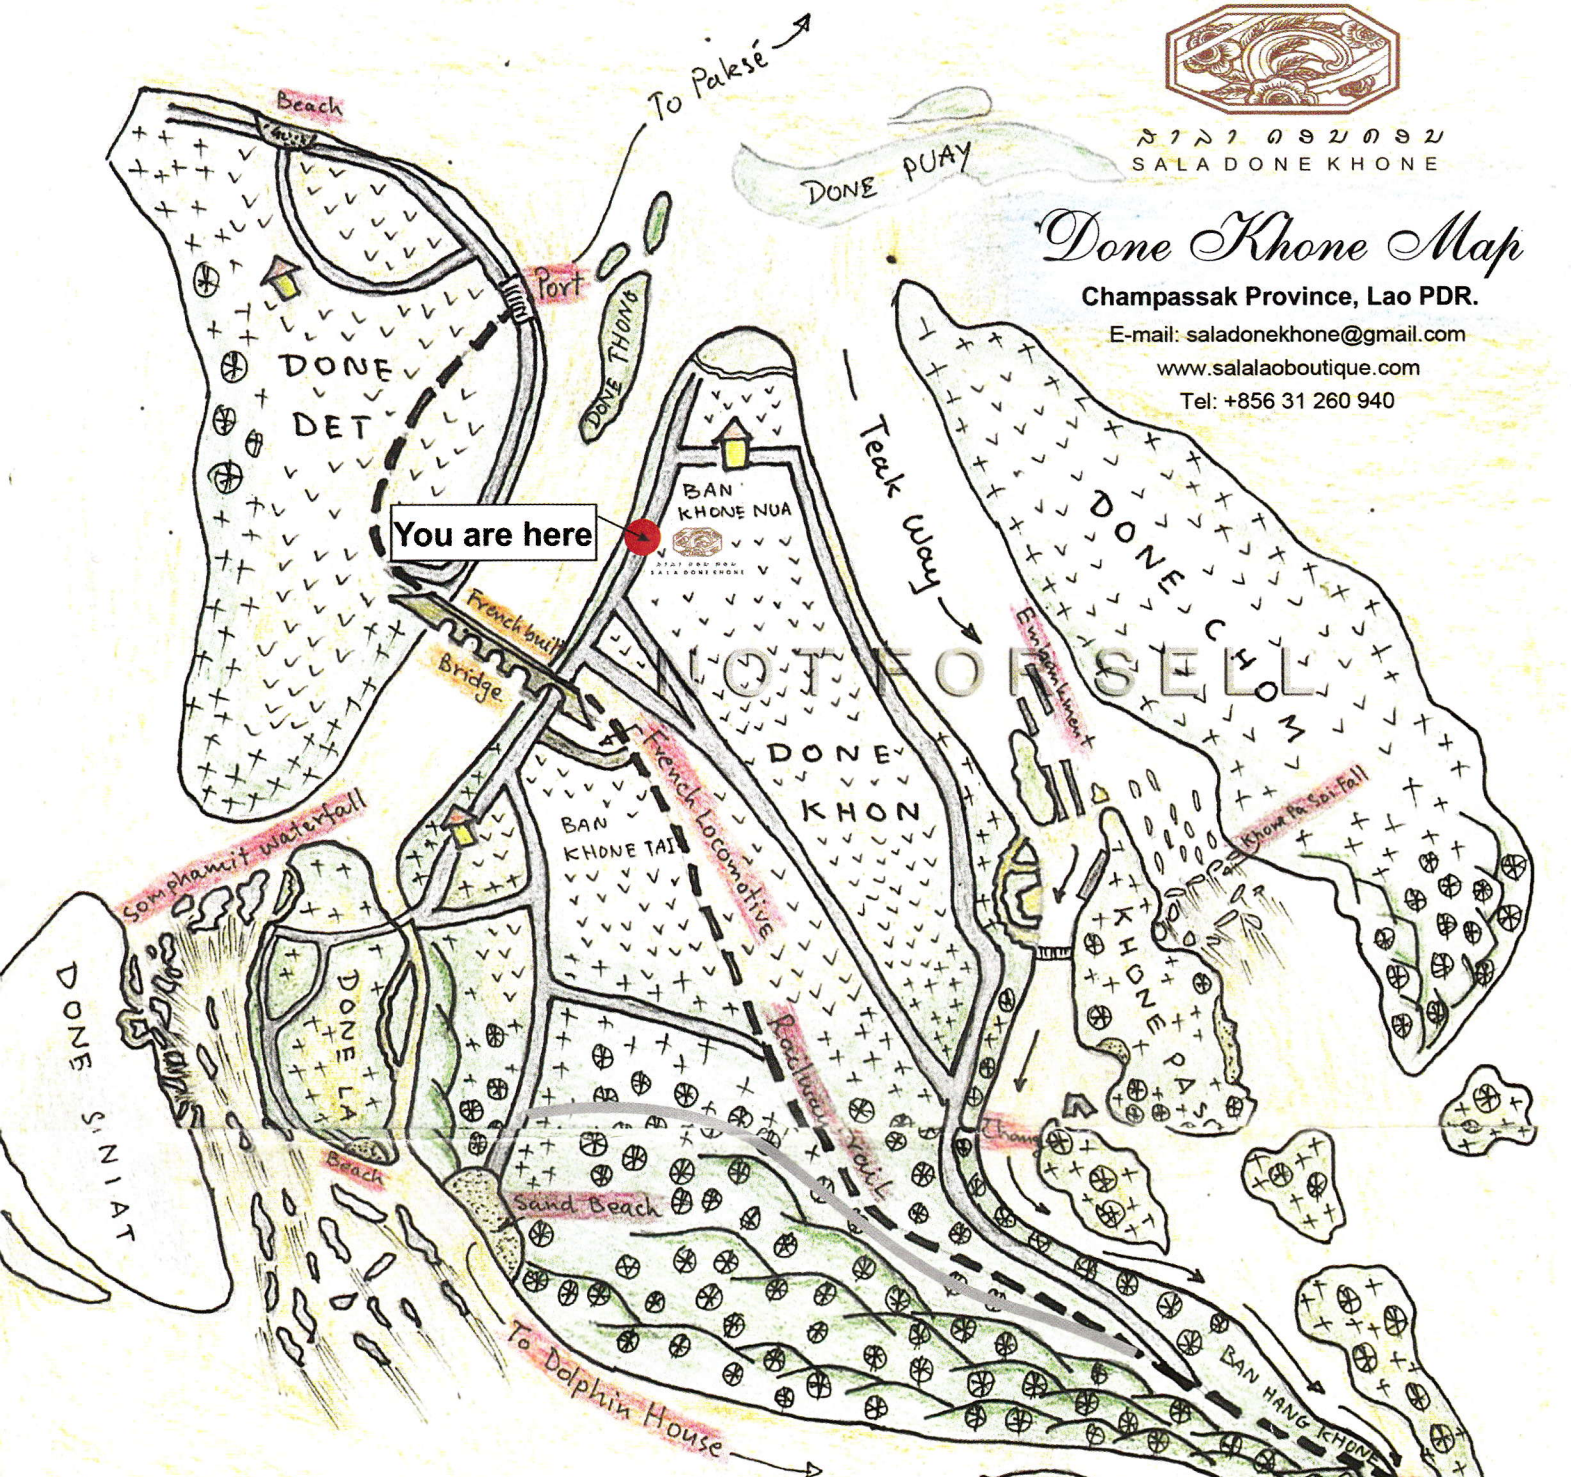

ສາລາດອຳນາດ
SALA DONE KHONE

Done Khone Map

Champassak Province, Lao PDR.

E-mail: saladonekhone@gmail.com

www.salalaaboutique.com

Tel: +856 31 260 940

You are here

NOT FOR SELL

Copy right

MEKONG RIVER